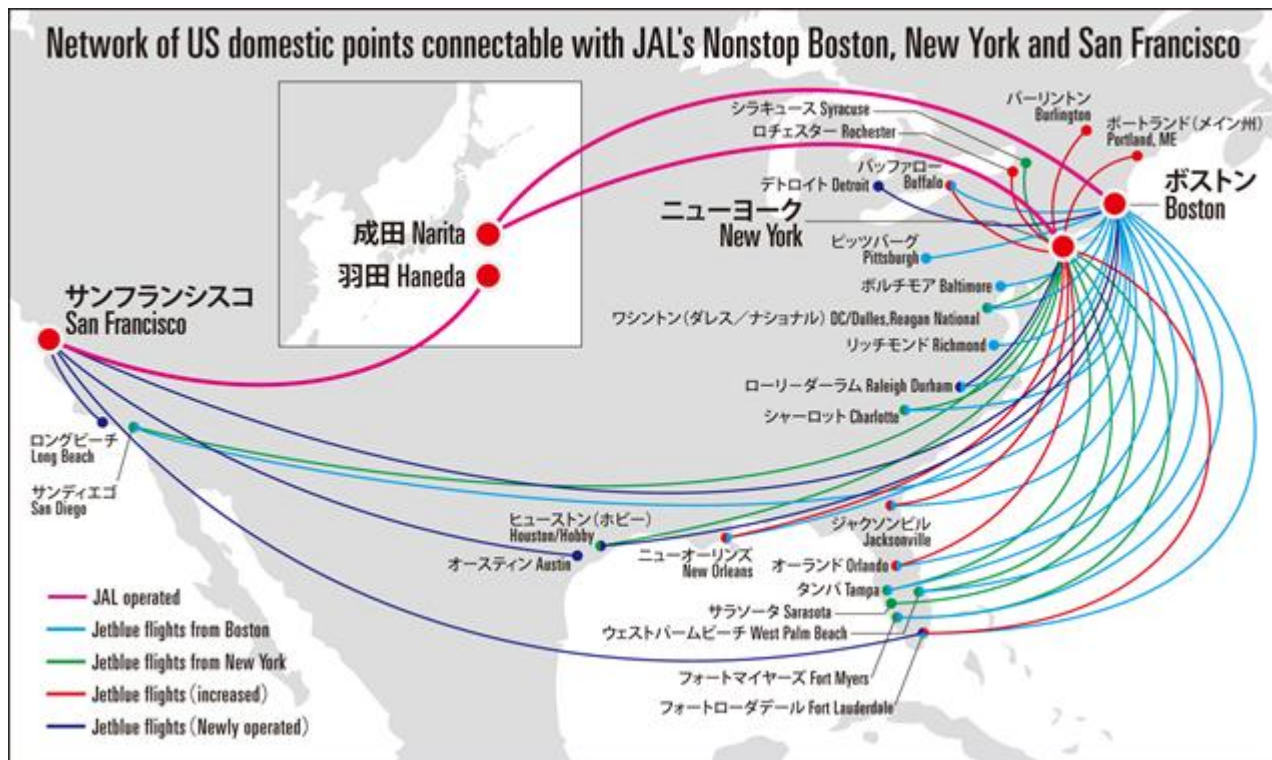

JAL also recently announced the launch of double daily service on its Tokyo (Narita) = New York (JFK) route from March 30, 2014, with the new second daily operation from Narita scheduled to arrive at JFK in the early evening. To further improve the convenience for transit passengers at New York, the latest codeshare flights on JetBlue deliver same-day connections to multiple U.S. cities.

Additionally, JAL and JetBlue will increase the number of codeshare routes between Boston and select U.S. cities, and JAL will also introduce new codeshare flights between San Francisco and select U.S. cities to further enhance JAL's overall U.S. network.

JAL initially launched its codeshare cooperation with JetBlue in April 2012 to strengthen JAL's network throughout the U.S. East Coast. JetBlue, whose main hubs are at Boston (Logan) and New York (JFK), boasts a strong U.S. domestic network and is known for its service quality including leather seating, rich in-flight entertainment, and unlimited snacks and drinks.

The expanded codeshare cooperation with JetBlue is in addition to JAL's extensive codeshare cooperation under joint business with **oneworld®** alliance partner, American Airlines. Together with American and JetBlue, JAL is continually striving to provide its customers with greater convenience through expanded network within the U.S.

<More>

Journalists with media enquiries please contact the press office: jian.yang@jal.com /
Tel: +81-3-5460-3109 / www.jal.com/en/corporate/